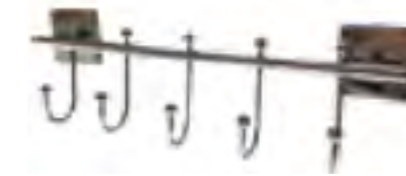

**ROBE HOOK WITH
5 HANGERS**
EA1615
22,22 $