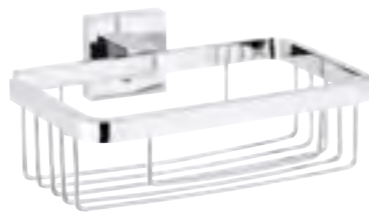

**LIQUID SOAP DISPENSER**  
EA1006  
93,90 \$

**TOWEL BAR**  
EA1007  
48,35 \$

**TOWEL RING**  
EA1008  
29,45 \$

**TOWEL RING**  
EA1009  
47,20 \$

**DOUBLE ROBE HOOK**  
EA1010  
21,70 \$

# GOLF

 eformetal

**SINGLE ROBE HOOK**  
EA1011  
22,80 \$

**ROBE HOOK WITH  
2 HANGERS**  
EA1012  
28,35 \$

**ROBE HOOK WITH  
3 HANGERS**  
EA1013  
43,35 \$

**TOILET ROLL HOLDER**  
EA1014  
33,35 \$

**TOILET ROLL HOLDER  
W/OUT LID**  
EA1015  
26,70 \$

**SPONGE BASKET**  
EA1016  
32,25 \$

**TOILET BRUSH HOLDER  
WITH GLASS CUP**  
EA1017  
47,25 \$

**TOILET BRUSH HOLDER**  
EA1018  
52,25 \$

Bathrooms

NOVA