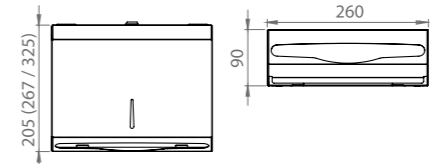

KAĞITLIK VE HAVLULUKLAR
PAPER AND TOWEL DISPENSERS